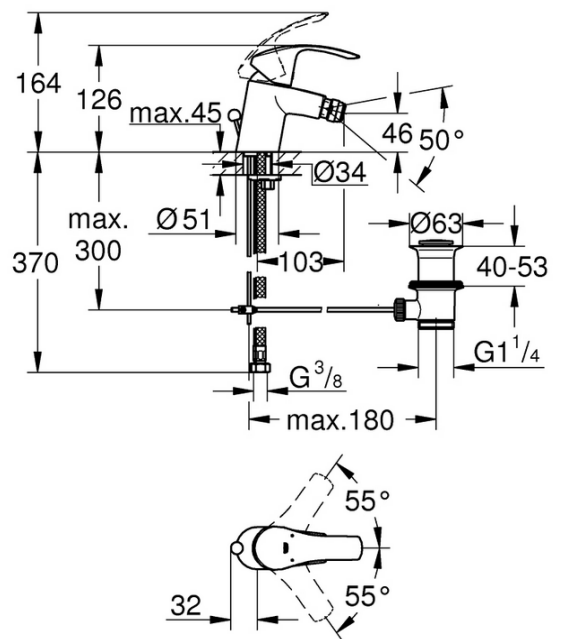

PROJECT		REF		REV	ITEM CODE	
LOCATION		DATE			PAGE	

SANITARY WARE SPECIFICATION SHEET

Item Descriptions	GROHE (Germany) "Eurosmart" Chrome plated bidet mixer 1/2" S-Size
Dimensions	L103 x W51 x H164 mm
Model	32929002
Finish / Material	Chrome Plated
Country of origin	Germany
Manufacturer	GROHE Limited
Supplier	Acme Sanitary Ware Co. Ltd Mr. Eric Wong/ Mr. Don Yuen
Contact Tel/Fax	(852) 2388-7171 / (852) 2710-8012
E-mail	acme@acmesanitary.com.hk
Website	www.acmesanitary.com.hk

Illustration/ Drawing

GROHE
SilkMove™

GROHE
StarLight™

GROHE
EcoJoy™

**"Eurosmart"
Bidet mixer 1/2" S-Size**

- monobloc installation
- metal lever
- **GROHE SilkMove** 35 mm ceramic cartridge
- adjustable flow rate limiter
- with temperature limiter
- **GROHE StarLight** chrome finish
- **GROHE EcoJoy** mousseur 5.7 l/min
- **GROHE FastFixation** rapid installation system
- with ball joint
- pop-up waste set 1 1/4"
- flexible connection hoses

Pos.-nr.	Prod. description	Order-nr.
1	Lever	46897000
2	Cap	46492000
3	Screw coupling	46460000
4	Cartridge	46374000
5	Pop-up rod	06329000
6	Mousseur	48159000
7	Shank fastening assembly	46671000
8	Waste set 1 1/4"	28910000
9	Socket spanner	19332000*
10	Mounting wrench	19017000*
11	Ball rod	07341000*