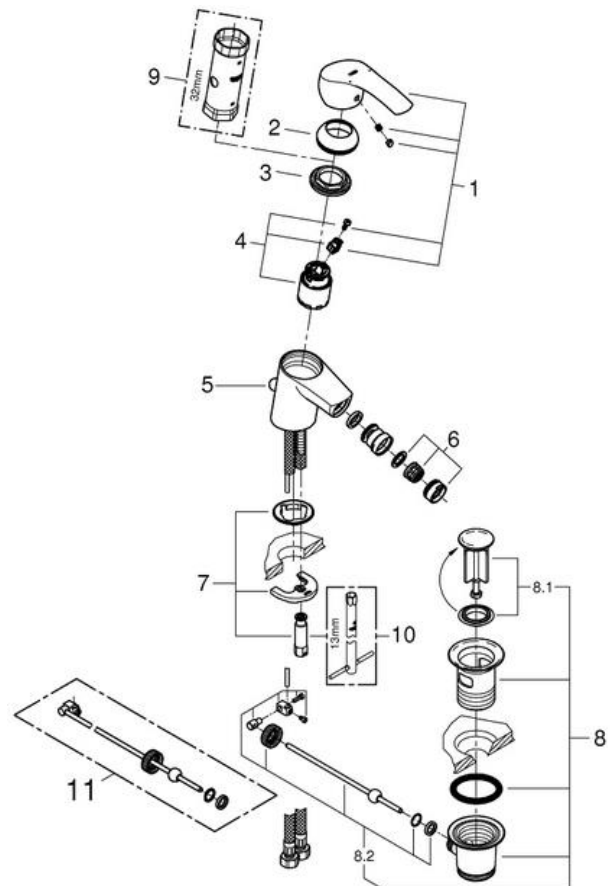

PROJECT		REF		REV	ITEM CODE	
LOCATION		DATE			PAGE	

SANITARY WARE SPECIFICATION SHEET

Item Descriptions	GROHE (Germany) "Eurosmart" Chrome plated bidet mixer 1/2" S-Size
Dimensions	L103 x W51 x H164 mm
Model	32929002
Finish / Material	Chrome Plated
Country of origin	Germany
Manufacturer	GROHE Limited
Supplier	Acme Sanitary Ware Co. Ltd Mr. Eric Wong/ Mr. Don Yuen
Contact Tel/Fax	(852) 2388-7171 / (852) 2710-8012
E-mail	acme@acmesanitary.com.hk
Website	www.acmesanitary.com.hk

Pos.-nr.	Prod. description	Order-nr.
1	Lever	46897000
2	Cap	46492000
3	Screw coupling	46460000
4	Cartridge	46374000
5	Pop-up rod	06329000
6	Mousseur	48159000
7	Shank fastening assembly	46671000
8	Waste set 1 1/4"	28910000
9	Socket spanner	19332000*
10	Mounting wrench	19017000*
11	Ball rod	07341000*